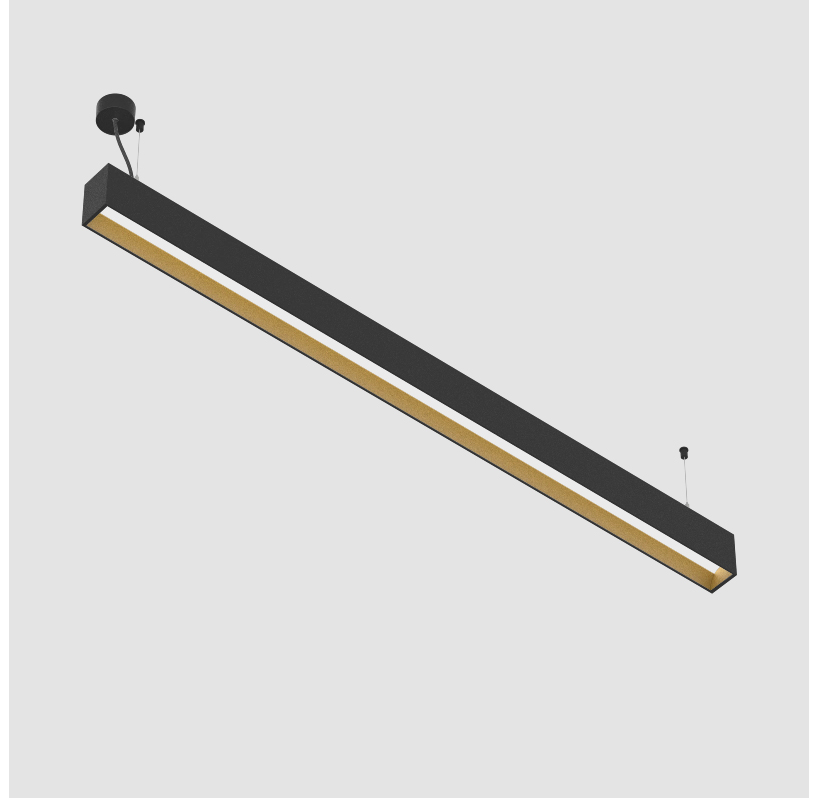

GENERAL

Series: Groove
Subseries: Groove Square
Brand: Prolicht
Division: Architectural
Mounting Type: Suspension
Mounting Location: Ceiling
Subcategory: Profile

PHYSICAL

Shape: Rectangle
Length (mm): 1735
Length (in): 68 5/16
Width (mm): 80
Width (in): 3 1/8
Height (mm): 120
Height (in): 4 3/4
Max. Overall Height (mm): 2120
Max. Overall Height (in): 83 7/16
Light Distribution: Direct
Weight (kg): 7.787
Weight (lbs): 17.167
Diffuser: PMMA - Opal
Fixture Finish: ANA / SSR / BKV / CWI / CRY / HAB / MSR / UFT / ITA / RUA / OGR / FTG / MYG / RWR / LOD / PUS / FRO / FUP / KIA / POP / BLS / SPG / MEY / GOH / GUM / CHC / COM / ABZ / JAG / OBR / MOS / ROR
Fixture Material: Aluminum
Cable Details: 2000mm or 4000mm Transparent Cable
Upon Request: Cable colour - White / Black / Orange / Red

ELECTRICAL

Lamp Type: LED (Zhaga Standard)
Input Wattage (W): 30.4
Total Output Wattage (W): 24 / 19.2 (3500K)
Dimming: 0-10V Dimming / Phase Dimming (120Vac Only)
Driver Included: Yes
Driver Location: Integrated
Driver Type: Constant Current - 120 / 277Vac
Driver Class: Class 2
Input Voltage (V): 120 - 277
Constant Current (MA): 350 / 600 (3500K)

LED

Color Temperature (°K): 3000 / 3500 / 4000
Max. Delivered Lumen (lm): 2050 / 2127 / 2170
CRI: >90 CRI
Lamp Life (hrs): 50000

OPTICAL

RATINGS AND CERTIFICATIONS

Certified By: Certified for North American Standards
IP rating: IP20