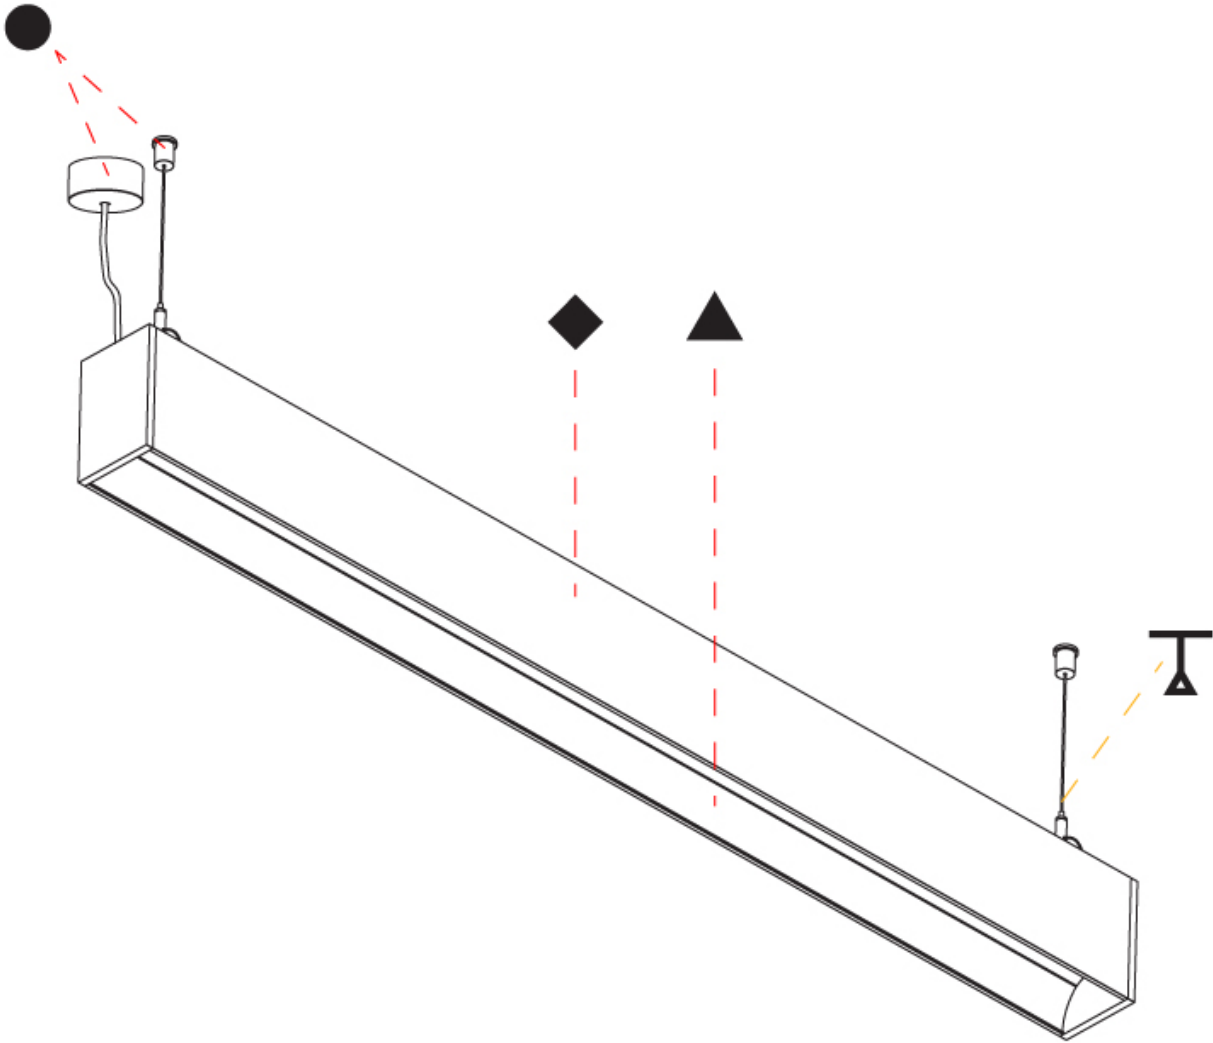

GROOVE SQUARE SUSPENSION

A30814-

PROJECT	_____
TYPE	_____
SPECIFIER	_____
QUANTITY	_____
DATE	_____

A