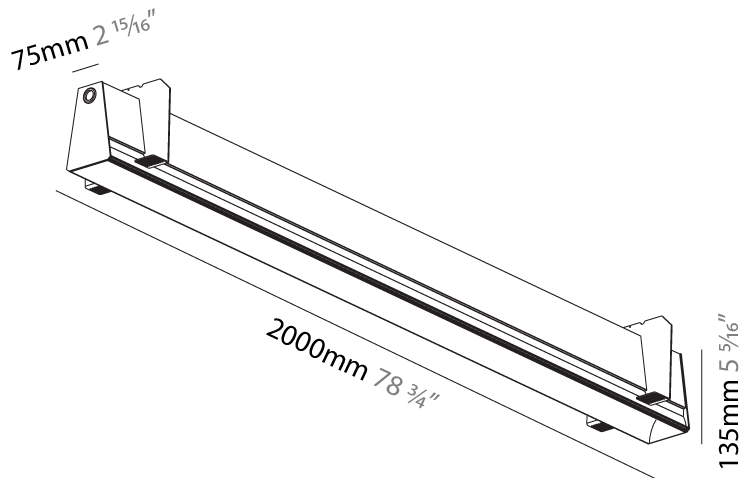

PHYSICAL

Shape: Rectangle
Length (mm): 2000
Length (in): 78 ³/₄
Width (mm): 75
Width (in): 2 ¹⁵/₁₆
Height (mm): 135
Height (in): 5 ⁵/₁₆
Ceiling Thickness (mm): 10 / 12.5 / 15
Ceiling Thickness (in): 3/8 or 1/2 or 9/16
Min. Recessing Depth (mm): 170
Min. Recessing Depth (in): 6 ¹¹/₁₆
Light Distribution: Direct
Weight (kg): 7.728
Weight (lbs): 17.04
Diffuser: PMMA - Opal
Fixture Finish: SSR / BKV / CWI / CRY / HAB / UFT / ITA / RUA / FTG / MYG / LOD / PUS / FRO / FUP / KIA / POP / BLS / SPG / MEY / GOH / GUM / CHC / COM / ABZ / JAG / OBR / MOS / ROR
Fixture Material: Aluminum
Cut-out Measurements: 2010mm / 79 1/8" x 92mm / 3 5/8"
Upon Request: Unique Sizes Unique Ceiling Thickness

ELECTRICAL

Lamp Type: LED (Zhaga Standard)
Input Wattage (W): 35.4
Total Output Wattage (W): 28 / 22.8 (3500K)
Dimming: 0-10V Dimming / Phase Dimming (120Vac Only)
Driver Included: Yes
Driver Location: Integrated
Driver Type: Constant Current - 120 / 277Vac
Driver Class: Class 2
Input Voltage (V): 120 - 277
Constant Current (MA): 350 / 700 (3500K)

LED

Color Temperature (°K): 3000 / 3500 / 4000
Max. Delivered Lumen (lm): 2400 / 2479 / 2530
CRI: >90 CRI
Lamp Life (hrs): 50000
Upon Request: Special Color Temperature RGB-W Tunable White CRI (no minimum qty) price increase + longer lead time

OPTICAL

RATINGS AND CERTIFICATIONS

Certified By: Certified for North American Standards
IP rating: IP20