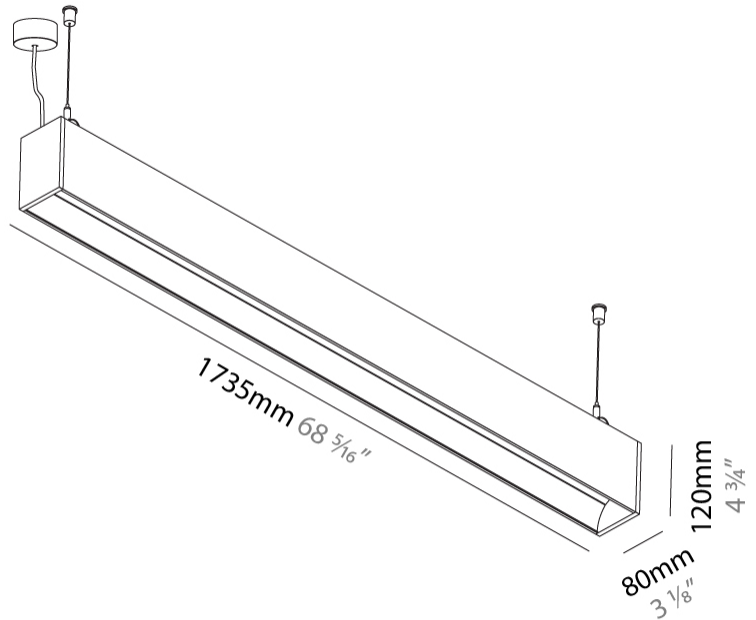

GENERAL

Series: Groove
Subseries: Groove Square
Brand: Prolicht
Division: Architectural
Mounting Type: Suspension
Mounting Location: Ceiling
Subcategory: Profile

PHYSICAL

Shape: Rectangle
Length (mm): 1735
Length (in): 68 5/16
Width (mm): 80
Width (in): 3 1/8
Height (mm): 120
Height (in): 4 3/4
Max. Overall Height (mm): 2120
Max. Overall Height (in): 83 7/16
Light Distribution: Direct
Weight (kg): 7.787
Weight (lbs): 17.167
Diffuser: PMMA - Opal
Fixture Finish: ANA / SSR / BKV / CWI / CRY / HAB / MSR / UFT / ITA / RUA / OGR / FTG / MYG / RWR / LOD / PUS / FRO / FUP / KIA / POP / BLS / SPG / MEY / GOH / GUM / CHC / COM / ABZ / JAG / OBR / MOS / ROR
Fixture Material: Aluminum
Cable Details: 2000mm or 4000mm Transparent Cable
Upon Request: Cable colour - White / Black / Orange / Red

ELECTRICAL

Lamp Type: LED (Zhaga Standard)
Input Wattage (W): 30.4
Total Output Wattage (W): 24 / 19.2 (3500K)
Dimming: 0-10V Dimming / Phase Dimming (120Vac Only)
Driver Included: Yes
Driver Location: Integrated
Driver Type: Constant Current - 120 / 277Vac
Driver Class: Class 2
Input Voltage (V): 120 - 277
Constant Current (MA): 350 / 600 (3500K)

LED

Color Temperature (°K): 3000 / 3500 / 4000
Max. Delivered Lumen (lm): 2050 / 2127 / 2170
CRI: >90 CRI
Lamp Life (hrs): 50000

OPTICAL

RATINGS AND CERTIFICATIONS

Certified By: Certified for North American Standards
IP rating: IP20